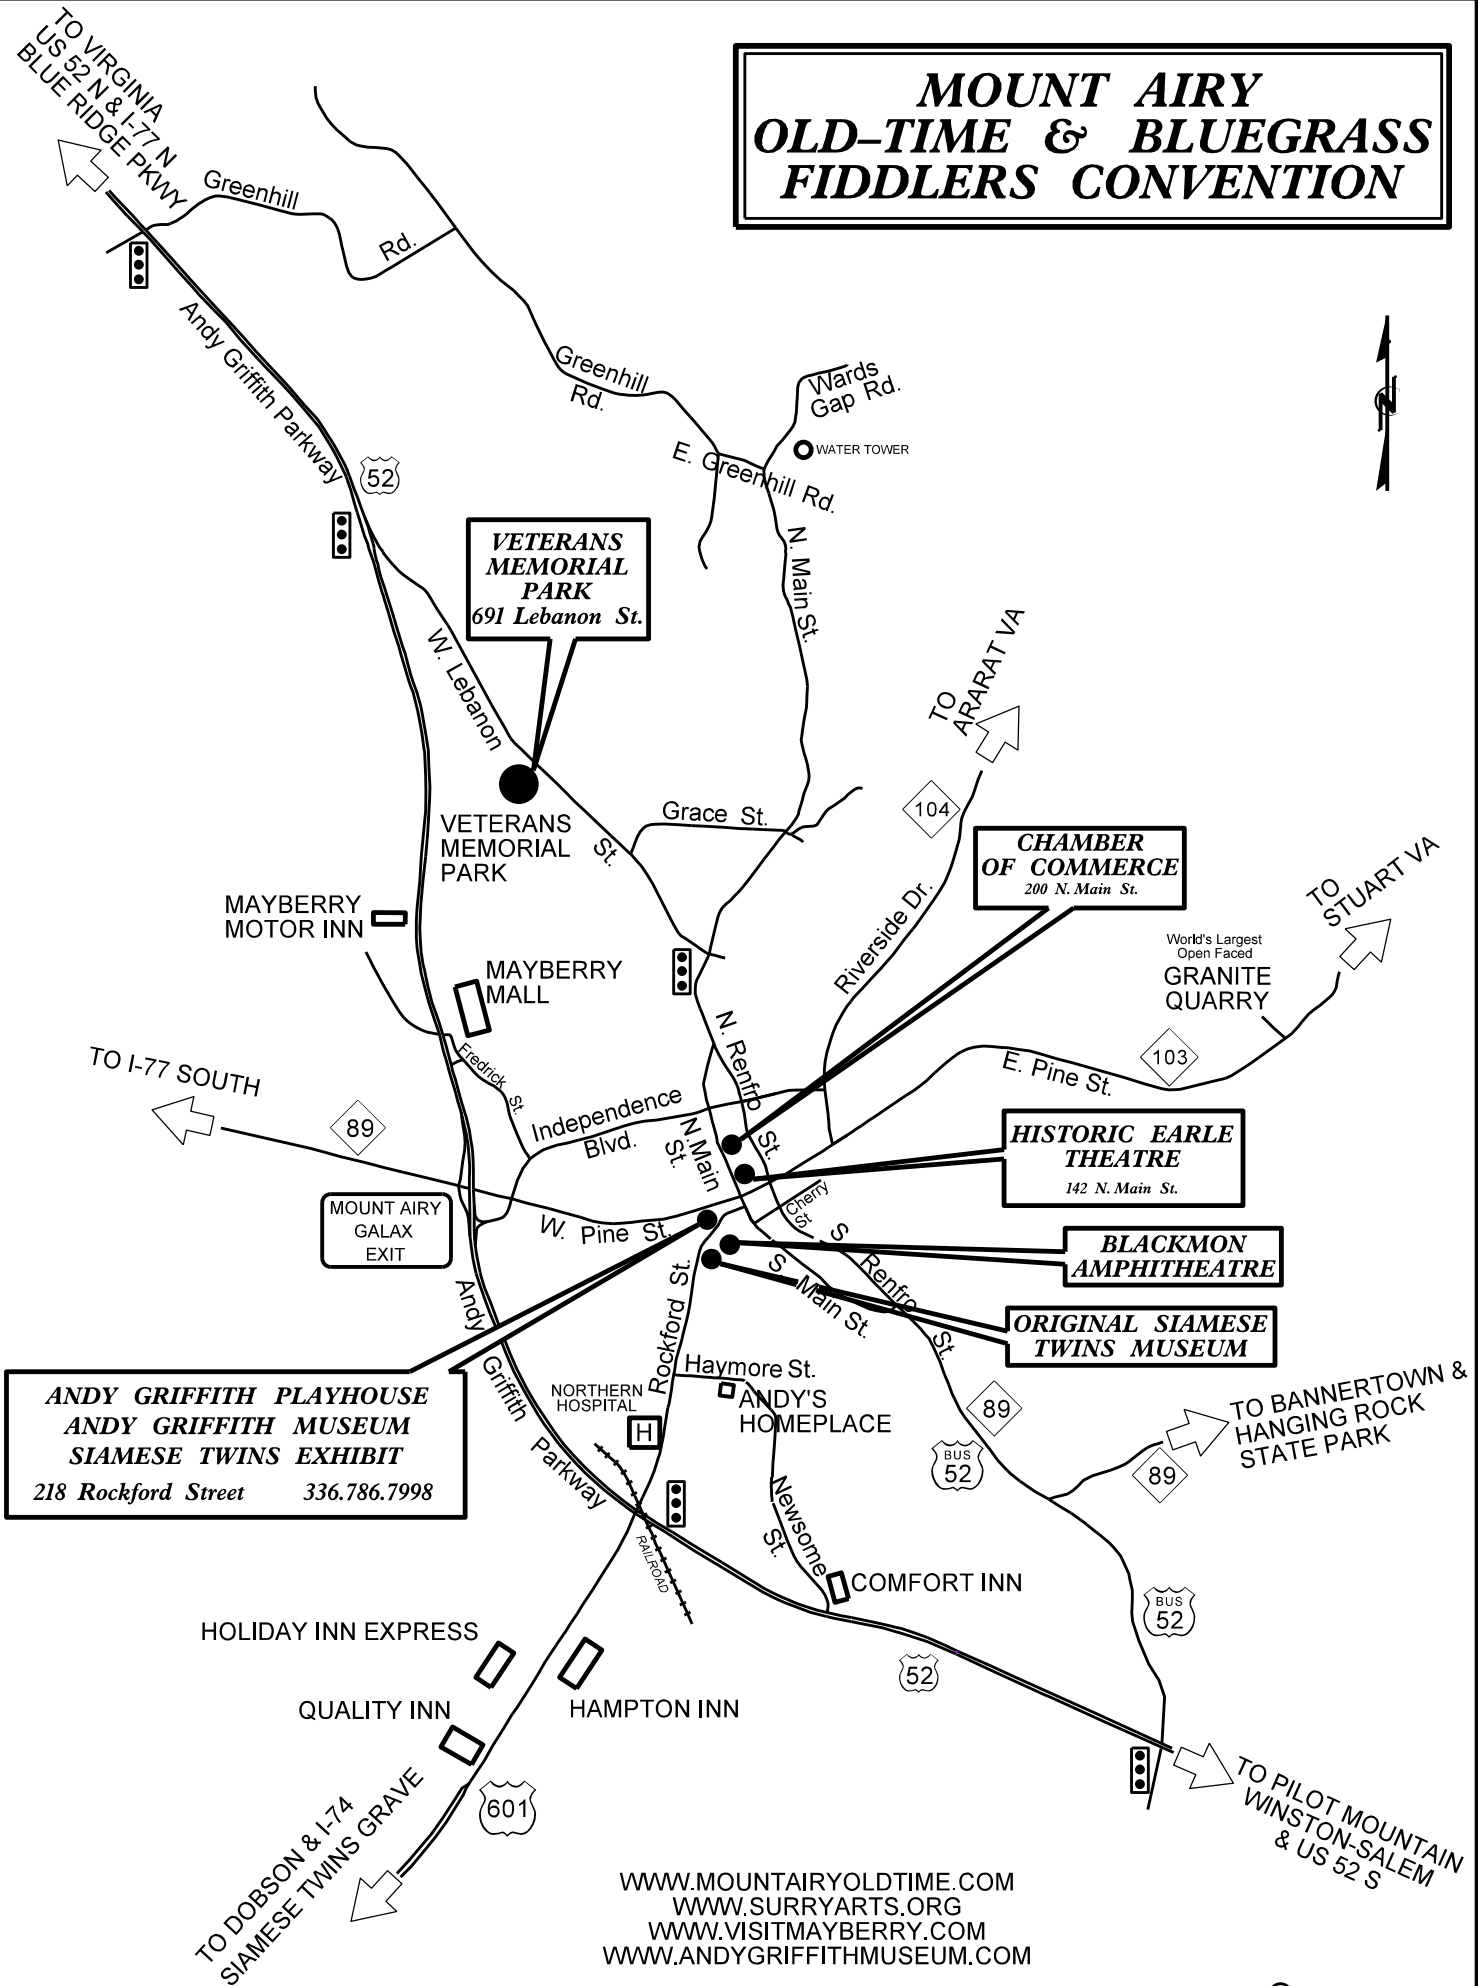

MOUNT AIRY OLD-TIME & BLUEGRASS FIDDLERS CONVENTION

ANDY GRIFFITH PLAYHOUSE
ANDY GRIFFITH MUSEUM
SIAMESE TWINS EXHIBIT
 218 Rockford Street 336.786.7998

VETERANS MEMORIAL PARK
 691 Lebanon St.

CHAMBER OF COMMERCE
 200 N. Main St.

HISTORIC EARLE THEATRE
 142 N. Main St.

BLACKMON AMPHITHEATRE

ORIGINAL SIAMESE TWINS MUSEUM

WWW.MOUNTAIRYOLDTIME.COM
 WWW.SURRYARTS.ORG
 WWW.VISITMAYBERRY.COM
 WWW.ANDYGRIFFITHMUSEUM.COM